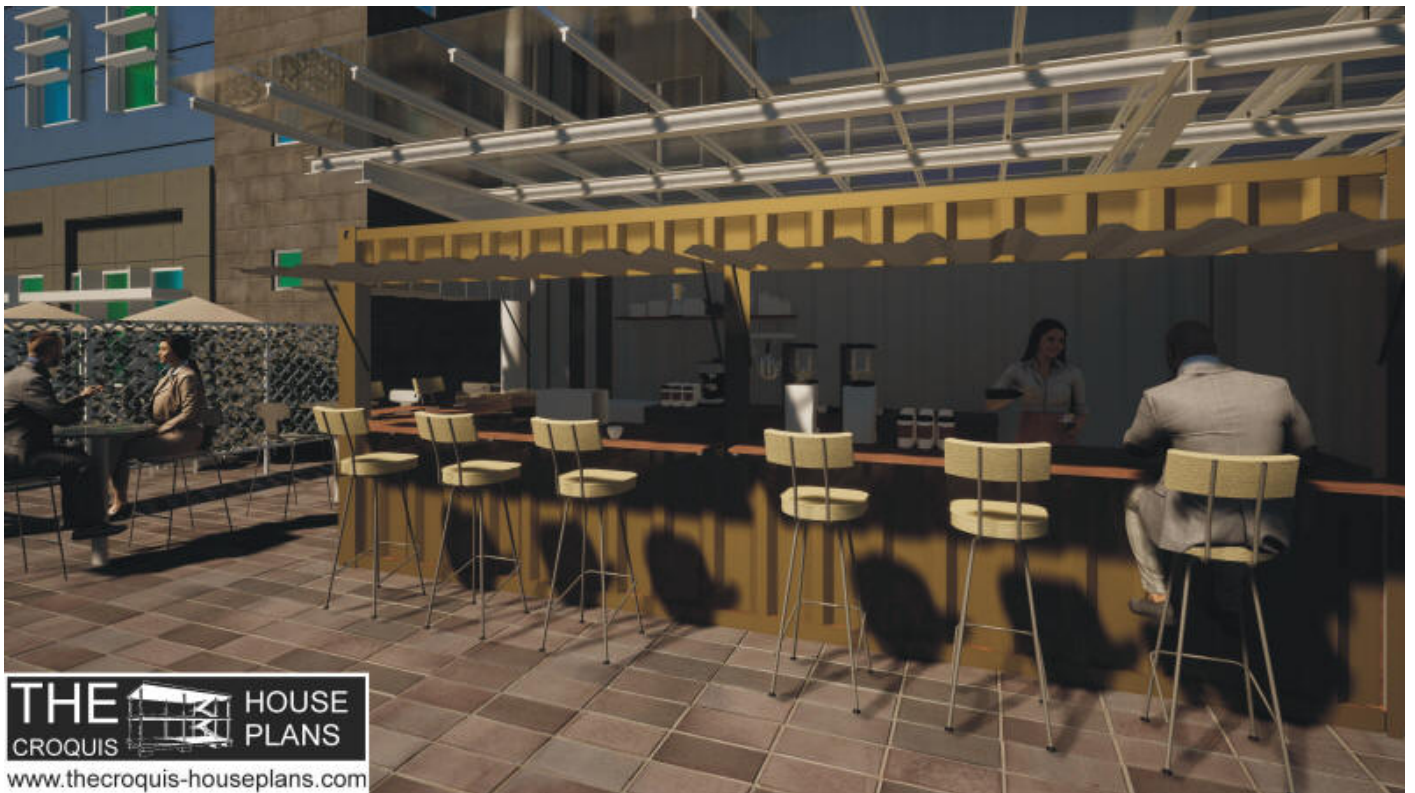

Model CO-1-ALT

Retail-Office and Food Truck Plaza Building

THE  **HOUSE PLANS**
CROQUIS
www.thecroquis-houseplans.com

THE  **HOUSE PLANS**
CROQUIS
www.thecroquis-houseplans.com

BUILDING DESCRIPTION

Model CO-1 Retail/Office Building-ALT	
Square Feet	29,676 s.f. (2,756.99 s.m.)
Levels	2
Width	261'- 6" (79.71m)
Depth	82'- 6" (25.15m)