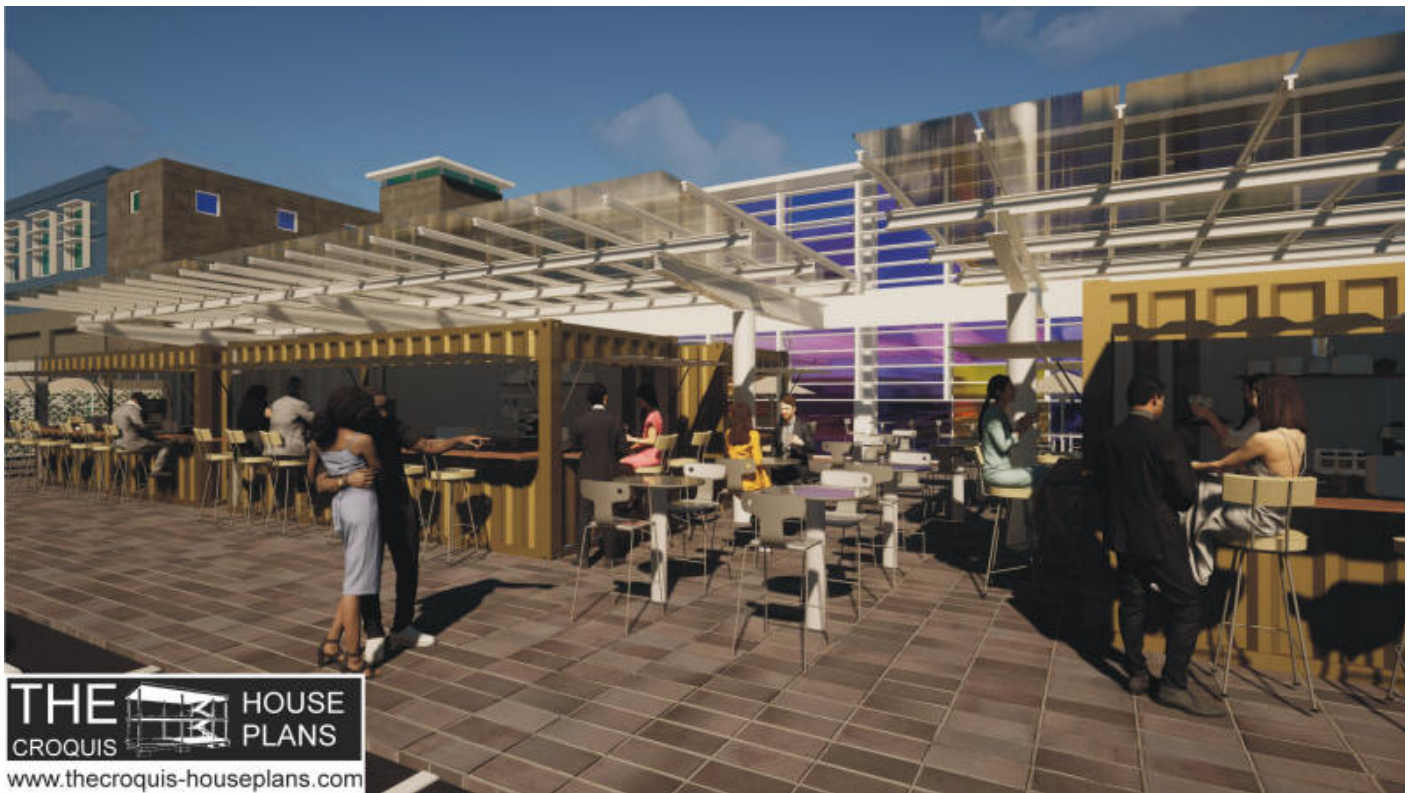

Model CO-1-ALT

Retail-Office and Food Truck Plaza Building

THE  **HOUSE PLANS**
CROQUIS
www.thecroquis-houseplans.com

THE  **HOUSE PLANS**
CROQUIS
www.thecroquis-houseplans.com

BUILDING DESCRIPTION

Model CO-1 Retail/Office Building-ALT	
Square Feet	29,676 s.f. (2,756.99 s.m.)
Levels	2
Width	261'- 6" (79.71m)
Depth	82'- 6" (25.15m)