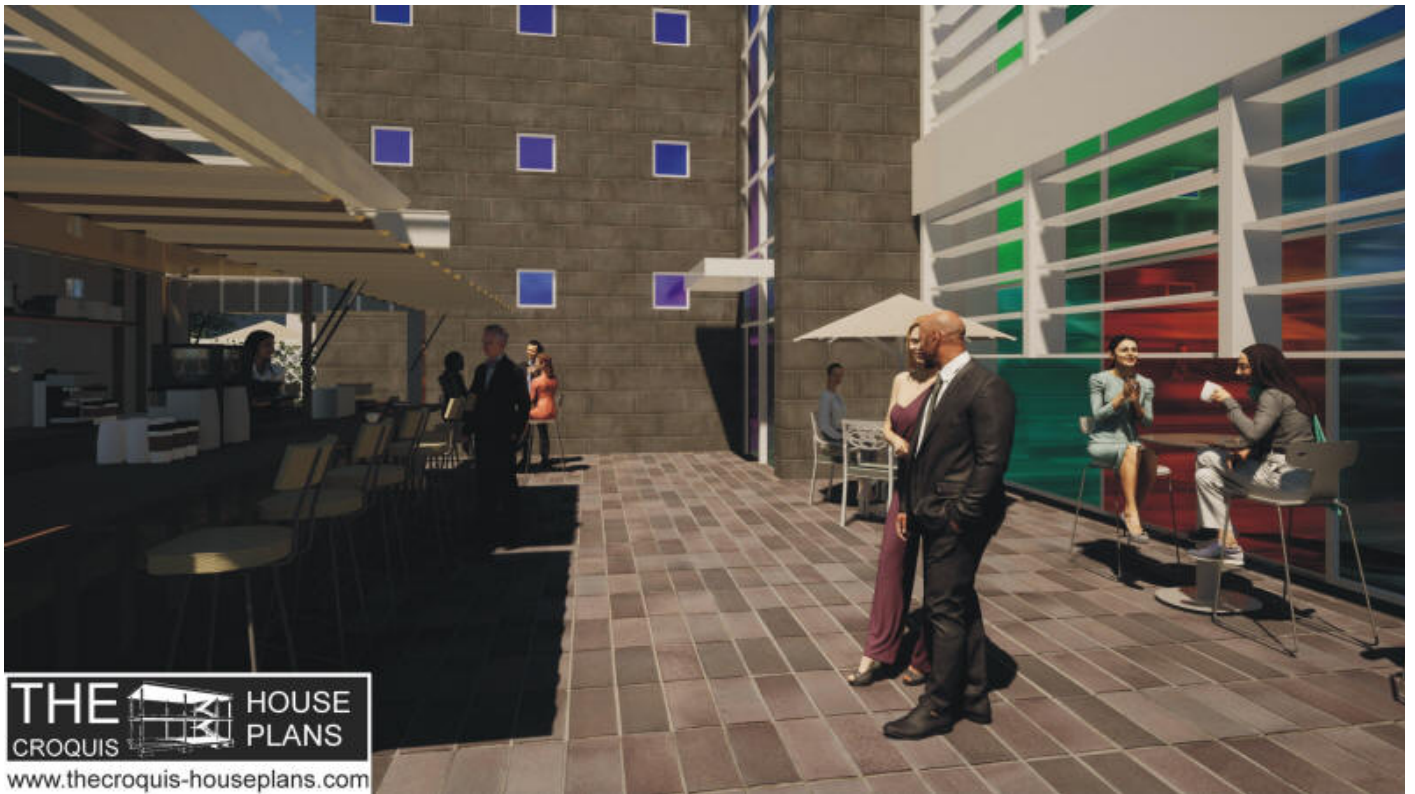

Model CO-1-ALT

Retail-Office and Food Truck Plaza Building

THE  **HOUSE PLANS**
CROQUIS
www.thecroquis-houseplans.com

THE  **HOUSE PLANS**
CROQUIS
www.thecroquis-houseplans.com

BUILDING DESCRIPTION

Model CO-1 Retail/Office Building-ALT	
Square Feet	29,676 s.f. (2,756.99 s.m.)
Levels	2
Width	261'- 6" (79.71m)
Depth	82'- 6" (25.15m)